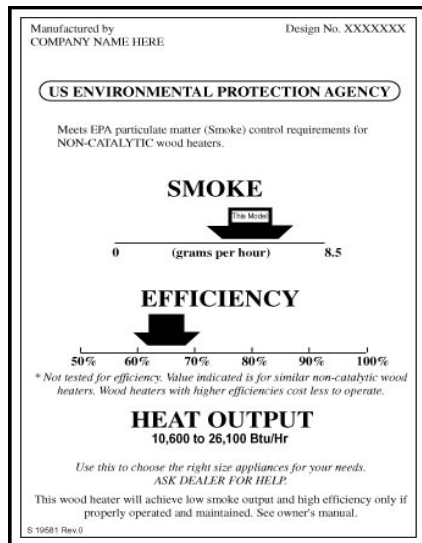

## List of EPA Certified Wood Stoves February 22, 2010

EPA Wood Heater Program

Enclosed is the list of wood stoves certified by the United States Environmental Protection Agency (EPA). An EPA certified wood stove or wood heating appliance has been independently tested by an accredited laboratory to meet a particulate emissions limit of 7.5\* grams per hour for noncatalytic wood stoves and 4.1\* grams per hour for catalytic wood stoves. All wood heating appliances subject to the New Source Performance Standard for New Residential Wood Heaters under the Clean Air Act offered for sale in the United States are required to meet these emission limits. An EPA certified wood stove can be identified by a temporary paper label attached to the front of the wood stove and a permanent metal label affixed to the back or side of the wood stove (See examples below). Please contact John DuPree at 202-564-5950 should you have questions regarding a particular model line or manufacturer.