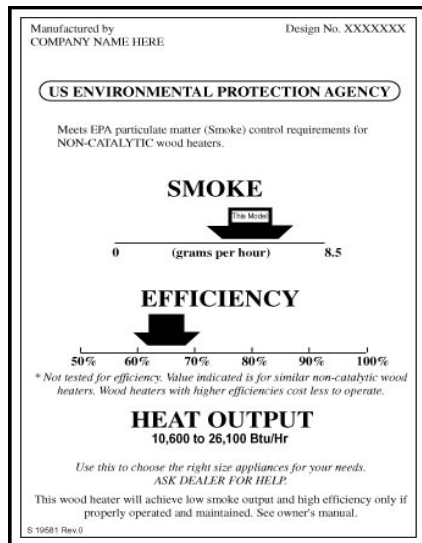

List of EPA Certified Wood Stoves February 22, 2010

EPA Wood Heater Program

Enclosed is the list of wood stoves certified by the United States Environmental Protection Agency (EPA). An EPA certified wood stove or wood heating appliance has been independently tested by an accredited laboratory to meet a particulate emissions limit of 7.5* grams per hour for noncatalytic wood stoves and 4.1* grams per hour for catalytic wood stoves. All wood heating appliances subject to the New Source Performance Standard for New Residential Wood Heaters under the Clean Air Act offered for sale in the United States are required to meet these emission limits. An EPA certified wood stove can be identified by a temporary paper label attached to the front of the wood stove and a permanent metal label affixed to the back or side of the wood stove (See examples below). Please contact John DuPree at 202-564-5950 should you have questions regarding a particular model line or manufacturer.

*

Temporary Wood Stove Label

Permanent Wood Stove Label

Wood stoves offered for sale in the state of Washington must meet a particulate emissions limit of 4.5 grams per hour for non catalytic wood stoves and 2.5 grams per hour for catalytic wood stoves.